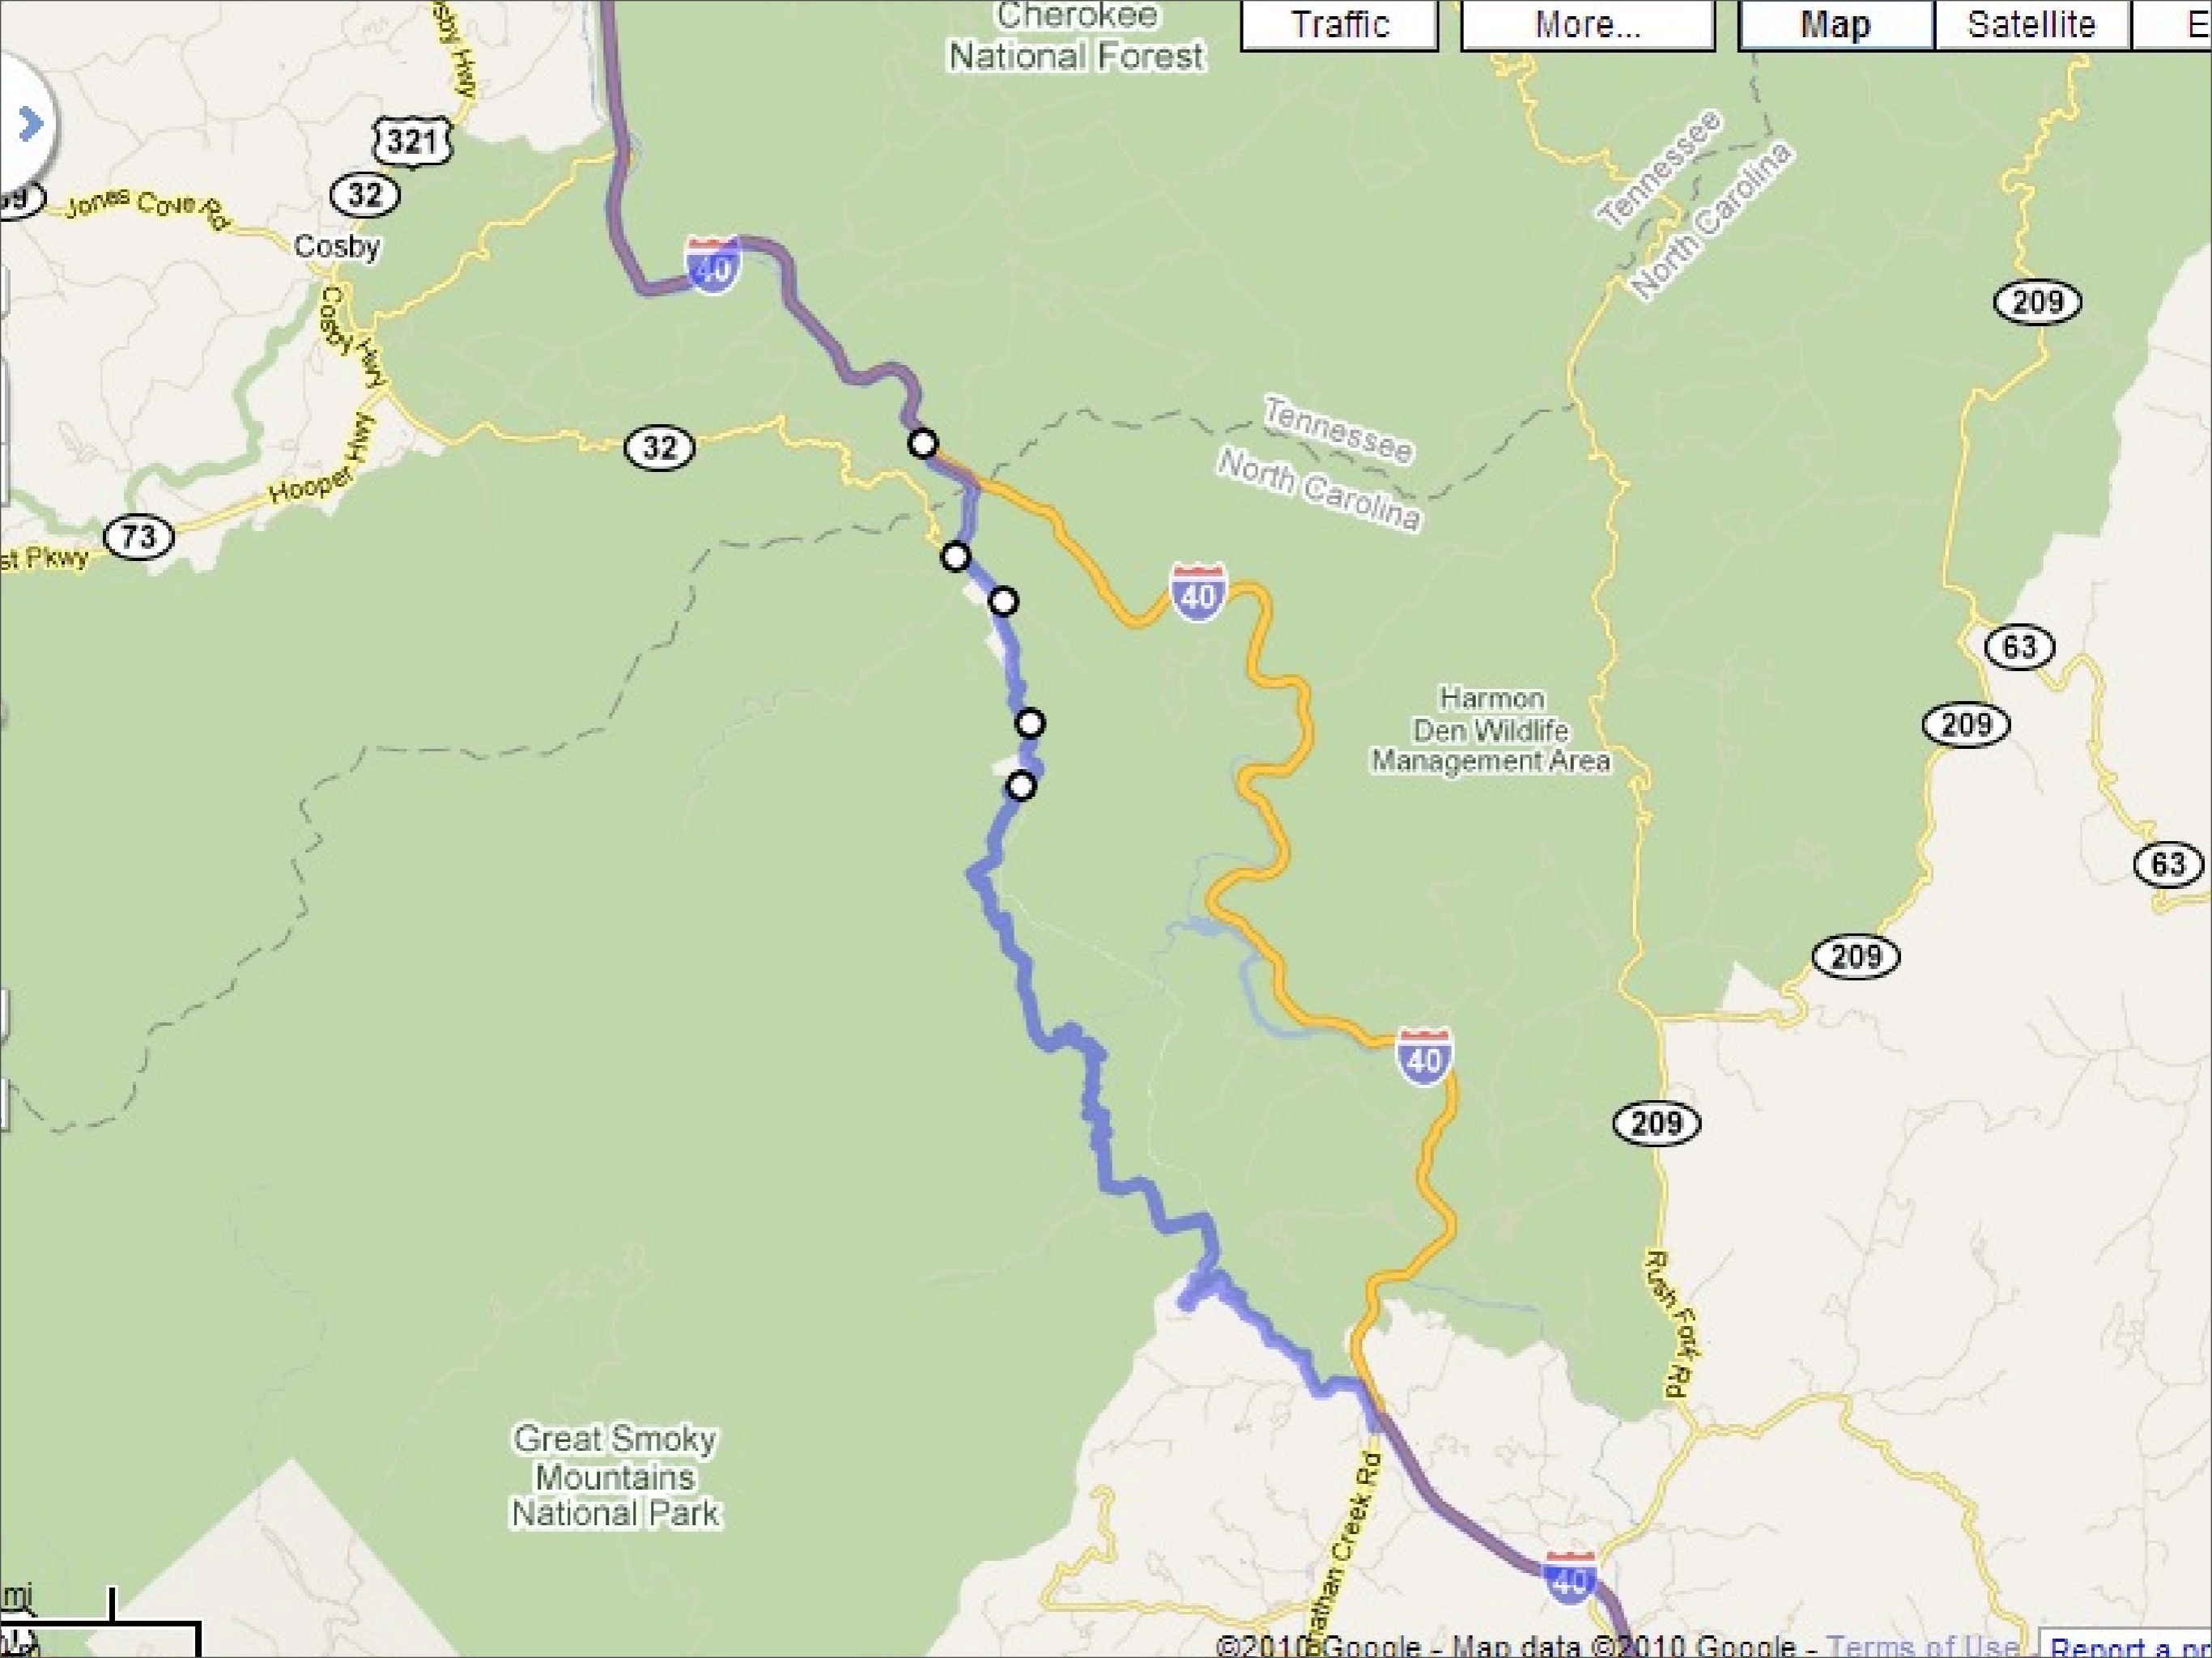

Cherokee National Forest

Traffic

More...

Map

Satellite

E

321

32